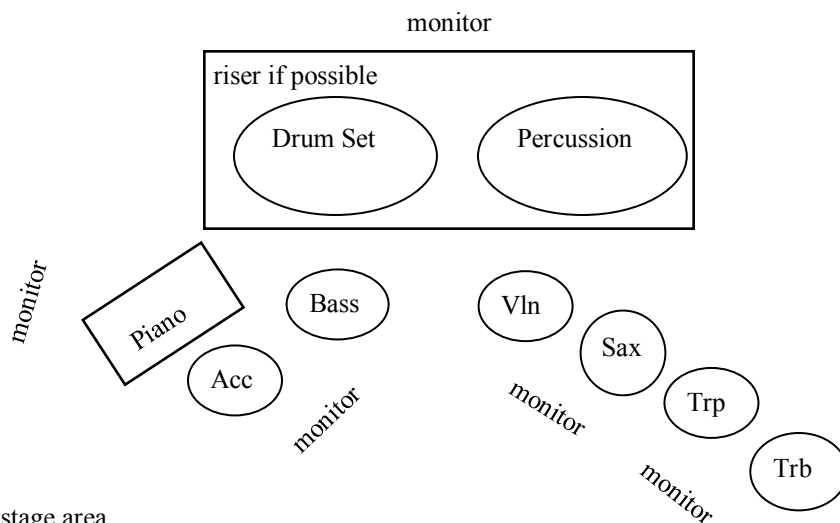

Klezmer Company Orchestra Stage Set-Up

Approximate stage area
28 x 20 feet

Equipment Supplied by Venue

Piano

DI box = Accordion, bass, & violin

Mics = Kula, perc, drums, sax, trombone, trumpet, Xylophone

8 music stands

6 stools

Full Drum Kit

Standard drum set

Jazz oriented

2 cow bell set up

1 snare dr

2 Toms

2 Floor Toms

Tambourine

Claves